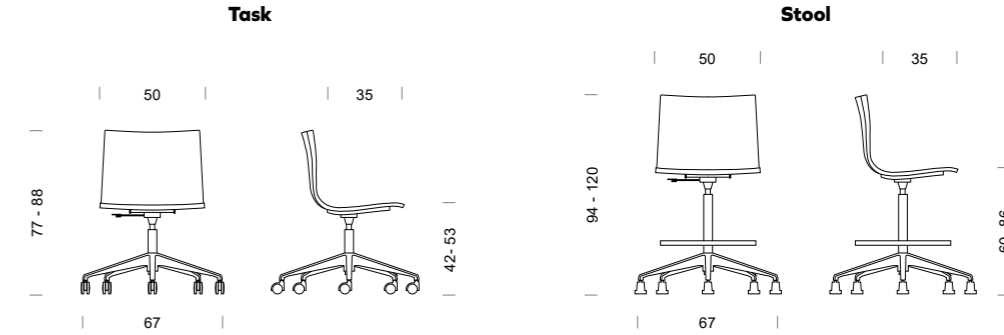

SLIM Task

STRUTTURA:

Monoscocca in tecnopolimero, finitura RAL o imbottita con spugna e rivestita in tessuto, con struttura di sostegno in tubo tondo d'acciaio, Ø16mm, con o senza braccioli, finitura cromata (15µm) o verniciata a polveri.

STRUCTURE:

Engineering polimer monocoque, ral finish or foam padded and upholstered. Round steel bar structure Ø16mm, with or without armrests, chromed finish (15µm) or powder coated.

STRUCTURE:

Monocoque en polymère technique, finition RAL ou rembourrée de mousse et tapissée. Structure de support en tube d'acier, Ø16mm, avec ou sans accoudoirs, finition chromé (15µm) ou verni époxy.

STRUKTUR:

Technopolymer Schale, RAL Farben oder mit gepolsterten Schaumstoff, Rund-Stahlrohrrahmen Ø 16mm, mit oder ohne Armlehnen, verchromt (15µm) oder pulverbeschichtet.

ESTRUCTURA:

Monocasco de termopolimero, acabado RAL o acolchado con espuma y recubierto en tejido, con estructura de soporte en tubo de acero redondo, Ø16mm, con o sin brazos, acabado cromado (15µm) o con recubrimiento en polvo.

ID 1111209613

157